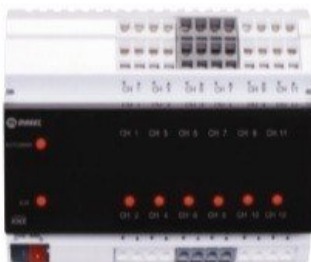

MSA0416-CM

Product

Order Code

Makel 8 channel Switch Actuator, Touch Sense
Lighting Control
Shutter/Blind Control
Heating-colling

MSA0816-CM

Product

Order Code

Makel 12 channel Switch Actuator, Touch Sense
Lighting Control
Shutter/Blind Control
Heating-colling

MSA1216-CM

Product

Order Code

Makel 16 channel Switch Actuator, Touch Sense
Lighting Control
Shutter/Blind Control
Heating-colling

MSA1616-CM