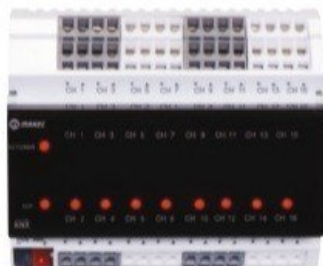

Product

Order Code

Makel 16 channel Switch Actuator, Touch Sense
Lighting Control
Shutter/Blind Control
Heating-colling

MSA1616-CM