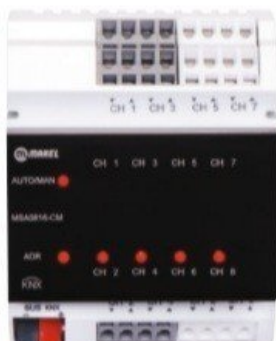

GTS Sense Black OR White 3 Gang - with thermostat

GTS Sense Black OR White 1 Gang

GTS Sense Black OR White 2 Gang

GTS Sense Black OR White 3 Gang

GTS Sense Black OR White 4 Gang

Product

Order Code

Makel 4 channel Switch Actuator, Touch Sense
Lighting Control
Shutter/Blind Control

MSA0416-CM

Product

Order Code

Makel 8 channel Switch Actuator, Touch Sense
Lighting Control
Shutter/Blind Control
Heating-colling

MSA0816-CM

Product

Order Code

Makel 12 channel Switch Actuator, Touch Sense
Lighting Control
Shutter/Blind Control
Heating-colling